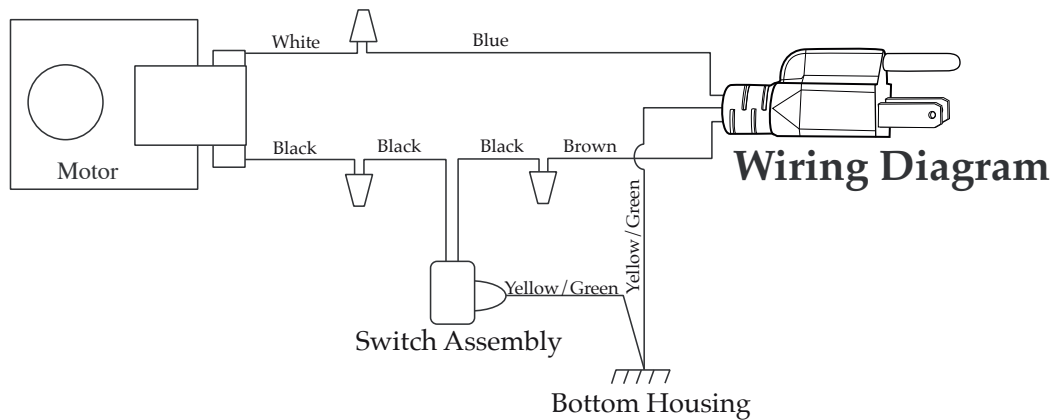

Illustration#	Part#	Description
24	016991	Screw (4 required)
25	004090	Foot (4 required)

**Parts No Longer Used**

(last used on 4/25/2008)

 002436 - Ground Screw

 003533 - Ground Washer

**Parts Use On BJX120**