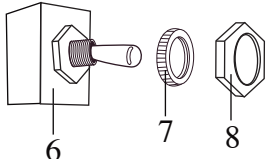

# WARING COMMERCIAL®

Bar Juicer

**BJ120C**

**BJ120CRD**

Restaurant Depot

*Marked for Deletion*

**BJ120** (before 4/17/2000)

**BJX120** (on 6/26/2010)  
CSA - Canada