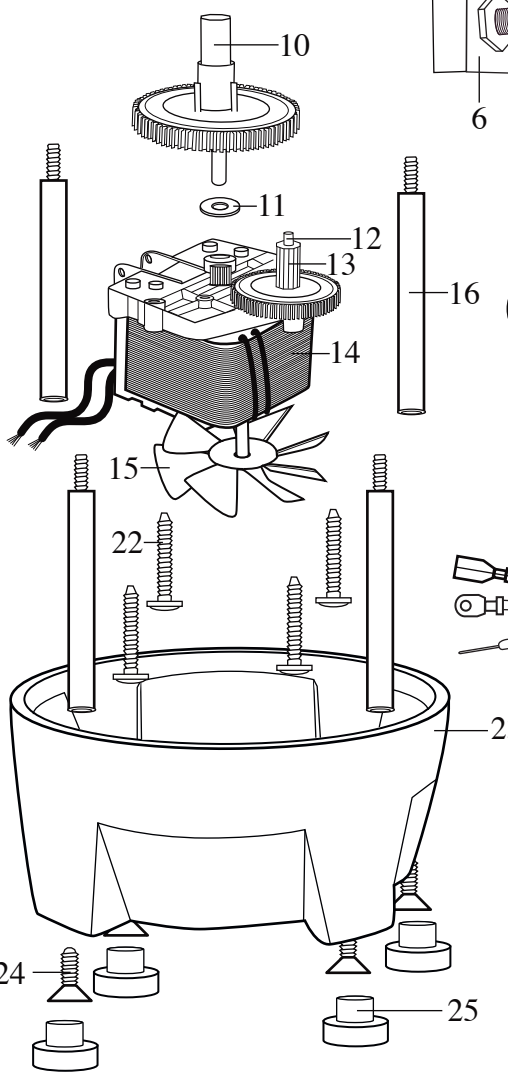

# WARING COMMERCIAL®

Bar Juicer

**BJ120C**

**BJ120CRD**

Restaurant Depot

*Marked for Deletion*

**BJ120** (before 4/17/2000)

**BJX120** (on 6/26/2010)  
CSA - Canada