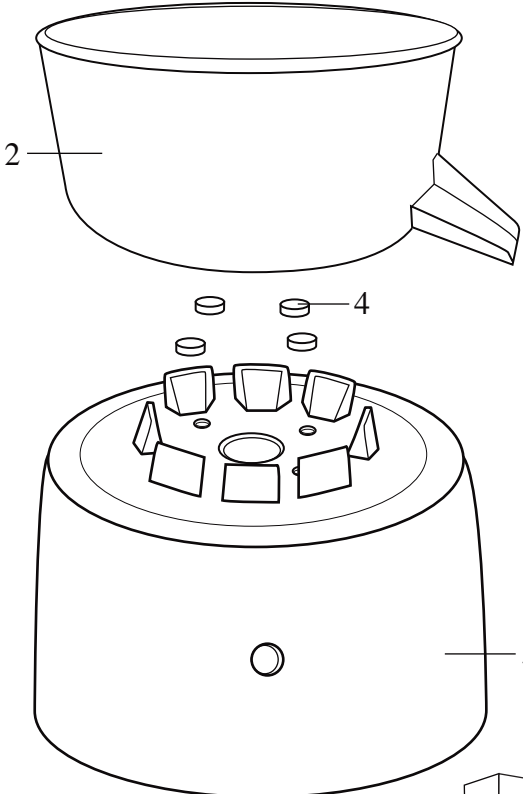

# WARING COMMERCIAL®

Bar Juicer

**BJ120C**

**BJ120CRD**

Restaurant Depot

*Marked for Deletion*

**BJ120** (before 4/17/2000)

**BJX120** (on 6/26/2010)  
CSA - Canada