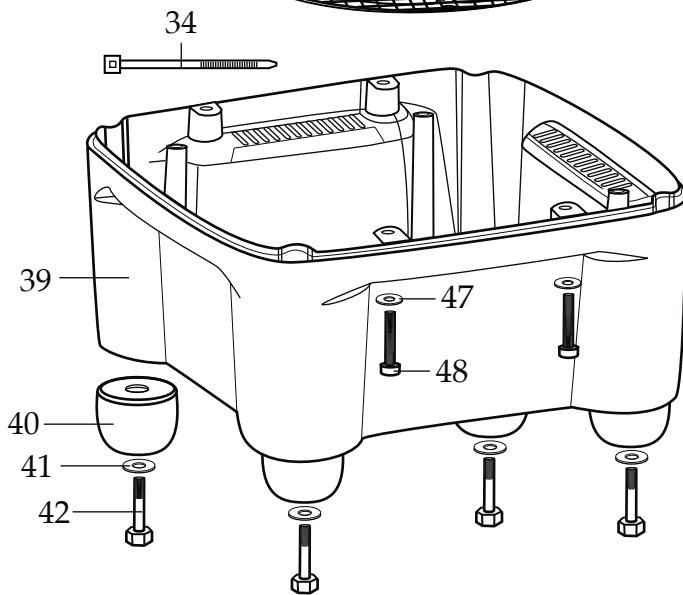

# WARING COMMERCIAL®

Blender Unit Components  
**CB15VP**

**033485**  
Brush Cap  
(2 required)

**027381**  
Brush & Spring Assembly  
(2 required)

Date Code Location  
YY|MM|DD  
year|year|month|month|day|day

<b>Illustration#</b>	<b>Part#</b>	<b>Description</b>
1	028530	Jar Lid Cover
2	028226	Container Lid
3	030118	Plastic Gallon Container
4	502977	Complete Blending Assembly
5	004946	Special Washer
6	012008	Lock Nut
7	002972	Cap Nut
8	027581	Flat Washer (2 required)
9	027683	Blade
10	018389	"O" Ring
11	027582	Bearing Cap
12	018390	Small "V" Ring
13	023934	Bearing Holder
14	025817	Key
15	018386	Bearing (2 required)
16	023926	Spacer
17	023907	Spring Washer
18	023927	Retaining Ring
19	023906	Large "V" Ring
20	023933	Drive Shaft
21	503328	Coupling
22	025871	Jar Pad
23	028025	Top Housing
24	503527	Control Panel Assembly Relabeled
25	029888	Control Panel Rear
26	026497	Screw (4 required)
27	030453	Control Panel Baffle
28	002984	Washer (4 required)