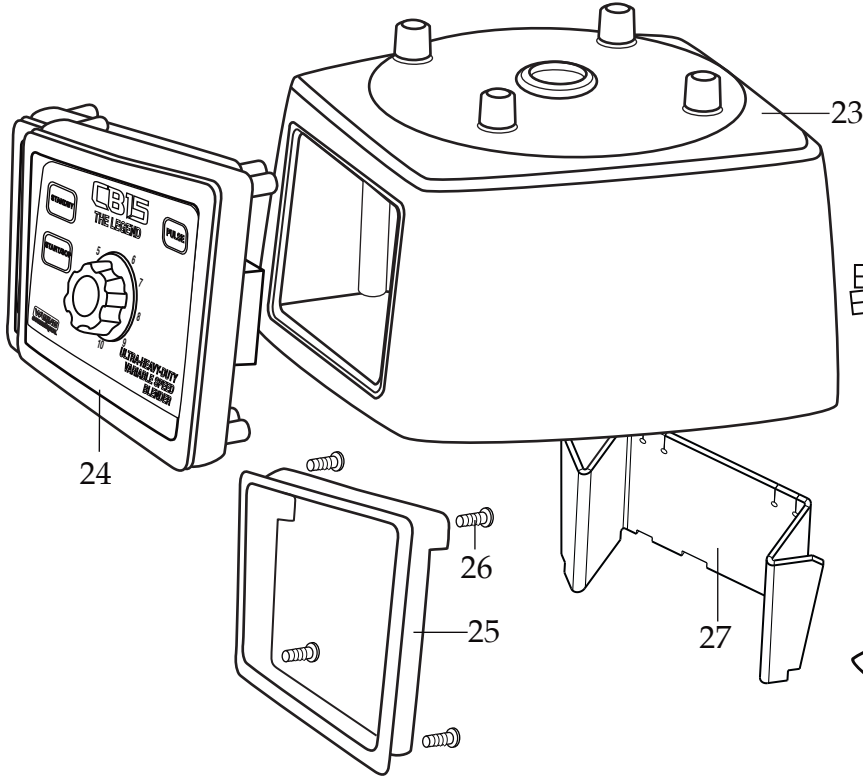

## One Gallon Variable Speed Blender with a Plastic Stackable Container CB15VP

**503562**  
1 Gallon Plastic Container  
with Blending Assembly

**013304**  
NSF Seal

**002963**  
Wrench

**502977**  
Blending Assembly

# WARING COMMERCIAL®

Blender Unit Components  
**CB15VP**

**033485**  
Brush Cap  
(2 required)

**027381**  
Brush & Spring Assembly  
(2 required)

Date Code Location  
YY|MM|DD  
year|year|month|month|day|day

<b>Illustration#</b>	<b>Part#</b>	<b>Description</b>
1	028530	Jar Lid Cover
2	028226	Container Lid
3	030118	Plastic Gallon Container
4	502977	Complete Blending Assembly
5	004946	Special Washer
6	012008	Lock Nut
7	002972	Cap Nut
8	027581	Flat Washer (2 required)
9	027683	Blade
10	018389	"O" Ring
11	027582	Bearing Cap
12	018390	Small "V" Ring
13	023934	Bearing Holder
14	025817	Key
15	018386	Bearing (2 required)
16	023926	Spacer
17	023907	Spring Washer
18	023927	Retaining Ring
19	023906	Large "V" Ring
20	023933	Drive Shaft
21	503328	Coupling
22	025871	Jar Pad
23	028025	Top Housing
24	503527	Control Panel Assembly Relabeled
25	029888	Control Panel Rear
26	026497	Screw (4 required)
27	030453	Control Panel Baffle
28	002984	Washer (4 required)