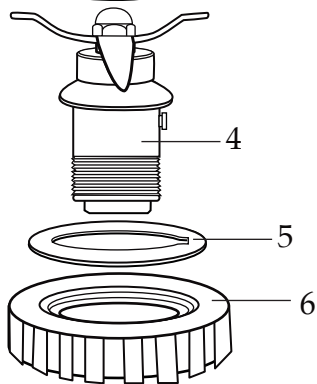

## One Gallon Variable Speed Blender with a Plastic Stackable Container CB15VP

**503562**  
1 Gallon Plastic Container  
with Blending Assembly

**013304**  
NSF Seal

**002963**  
Wrench

**502977**  
Blending Assembly

# WARING COMMERCIAL®

Blender Unit Components  
**CB15VP**

**033485**  
Brush Cap  
(2 required)

**027381**  
Brush & Spring Assembly  
(2 required)

Date Code Location  
YY|MM|DD  
year|year|month|month|day|day

<b>Illustration#</b>	<b>Part#</b>	<b>Description</b>
1	028530	Jar Lid Cover
2	028226	Container Lid
3	030118	Plastic Gallon Container
4	502977	Complete Blending Assembly
5	004946	Special Washer
6	012008	Lock Nut
7	002972	Cap Nut
8	027581	Flat Washer (2 required)
9	027683	Blade
10	018389	"O" Ring
11	027582	Bearing Cap
12	018390	Small "V" Ring
13	023934	Bearing Holder
14	025817	Key
15	018386	Bearing (2 required)
16	023926	Spacer
17	023907	Spring Washer
18	023927	Retaining Ring
19	023906	Large "V" Ring
20	023933	Drive Shaft
21	503328	Coupling
22	025871	Jar Pad
23	028025	Top Housing
24	503527	Control Panel Assembly Relabeled
25	029888	Control Panel Rear
26	026497	Screw (4 required)
27	030453	Control Panel Baffle
28	002984	Washer (4 required)