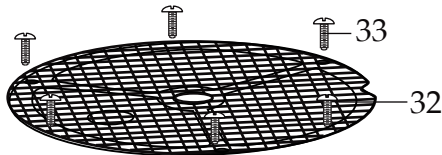

## One Gallon Variable Speed Blender with a Plastic Stackable Container CB15VP

**503562**  
1 Gallon Plastic Container  
with Blending Assembly

**013304**  
NSF Seal

**002963**  
Wrench

**502977**  
Blending Assembly

# WARING COMMERCIAL®

Blender Unit Components  
**CB15VP**

**033485**  
Brush Cap  
(2 required)

**027381**  
Brush & Spring Assembly  
(2 required)

Date Code Location  
YY|MM|DD  
year|year|month|month|day|day