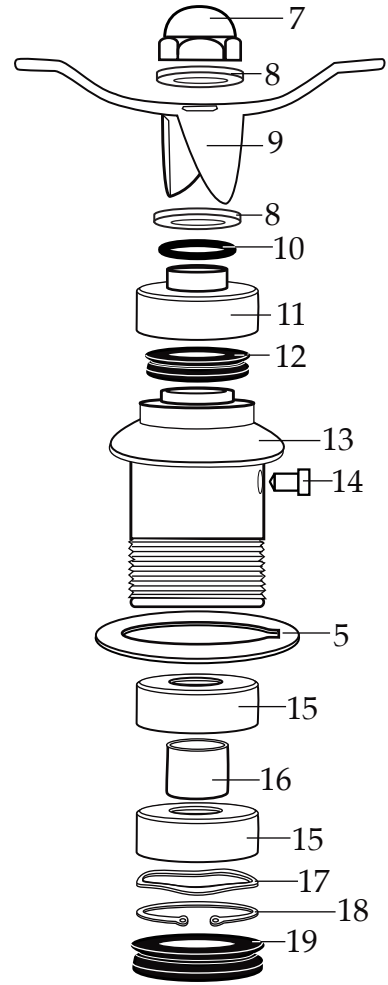

## One Gallon Variable Speed Blender with a Plastic Stackable Container CB15VP

**503562**  
1 Gallon Plastic Container  
with Blending Assembly

**013304**  
NSF Seal

**002963**  
Wrench

**502977**  
Blending Assembly

# WARING COMMERCIAL®

Blender Unit Components  
**CB15VP**

**033485**  
Brush Cap  
(2 required)

**027381**  
Brush & Spring Assembly  
(2 required)

Date Code Location  
YY|MM|DD  
year|year|month|month|day|day

<b>Illustration#</b>	<b>Part#</b>	<b>Description</b>
1	028530	Jar Lid Cover
2	028226	Container Lid
3	030118	Plastic Gallon Container
4	502977	Complete Blending Assembly
5	004946	Special Washer
6	012008	Lock Nut
7	002972	Cap Nut
8	027581	Flat Washer (2 required)
9	027683	Blade
10	018389	"O" Ring
11	027582	Bearing Cap
12	018390	Small "V" Ring
13	023934	Bearing Holder
14	025817	Key
15	018386	Bearing (2 required)
16	023926	Spacer
17	023907	Spring Washer
18	023927	Retaining Ring
19	023906	Large "V" Ring
20	023933	Drive Shaft
21	503328	Coupling
22	025871	Jar Pad
23	028025	Top Housing
24	503527	Control Panel Assembly Relabeled
25	029888	Control Panel Rear
26	026497	Screw (4 required)
27	030453	Control Panel Baffle
28	002984	Washer (4 required)

Illustration#	Part#	Description
29	016691	Hex Bolt (4 required)
30	035520	Leili Motor
31	026318	Baffle
32	018791	Screen
33	026500	Screw (6 required)
34	013731	Cable Tie (2 required)
35	018811	Strain Relief
36	503329	Cord Set
37	002943	Ground Washer
38	027278	Ground Screw
39	026317	Bottom Housing
40	002984	Washer (4 required)
41	026412	Screw (4 required)
42	026296	Foot (4 required)
43	018314	Washer (4 required)
44	026493	Screw (4 required)