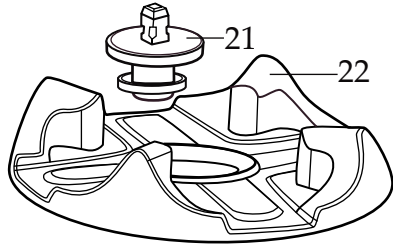

## One Gallon Variable Speed Blender with a Plastic Stackable Container CB15VP

**503562**  
1 Gallon Plastic Container  
with Blending Assembly

**013304**  
NSF Seal

**002963**  
Wrench

**502977**  
Blending Assembly

# WARING COMMERCIAL®

Blender Unit Components  
**CB15VP**

**033485**  
Brush Cap  
(2 required)

**027381**  
Brush & Spring Assembly  
(2 required)

Date Code Location  
YY|MM|DD  
year|year|month|month|day|day