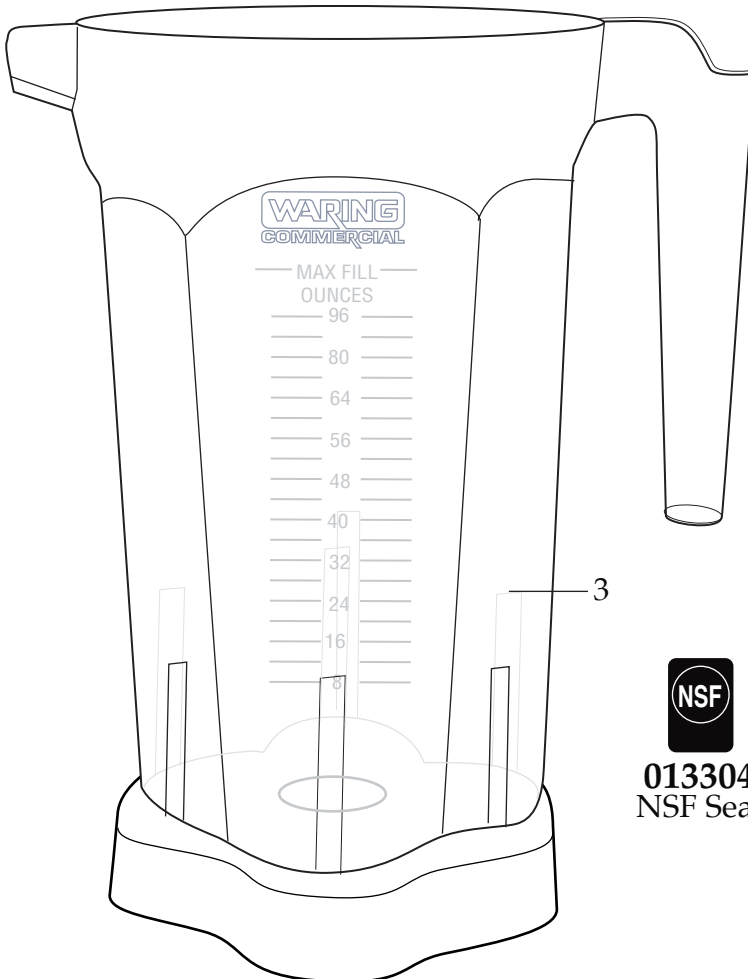

## One Gallon Variable Speed Blender with a Plastic Stackable Container CB15VP

**503562**  
1 Gallon Plastic Container  
with Blending Assembly

**013304**  
NSF Seal

**002963**  
Wrench

**502977**  
Blending Assembly

# WARING COMMERCIAL®

Blender Unit Components  
**CB15VP**

**033485**  
Brush Cap  
(2 required)

**027381**  
Brush & Spring Assembly  
(2 required)

Date Code Location  
YY|MM|DD  
year|year|month|month|day|day