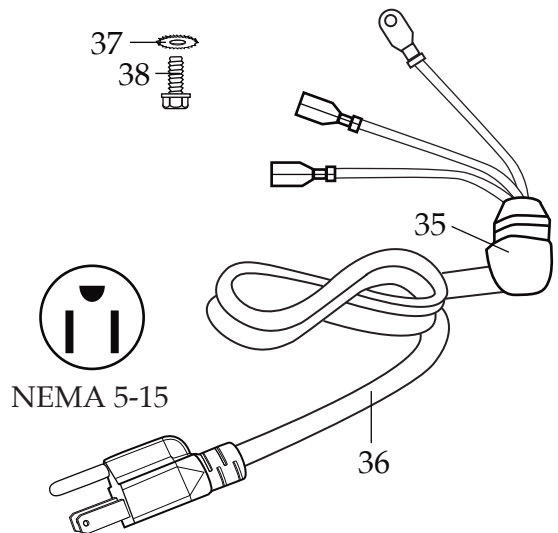

# WARING COMMERCIAL®

Blender Unit Components  
**CB15VP**

**033485**  
Brush Cap  
(2 required)

**027381**  
Brush & Spring Assembly  
(2 required)

Date Code Location  
YY|MM|DD  
year|year|month|month|day|day

<b>Illustration#</b>	<b>Part#</b>	<b>Description</b>
1	028530	Jar Lid Cover
2	028226	Container Lid
3	030118	Plastic Gallon Container
4	502977	Complete Blending Assembly
5	004946	Special Washer
6	012008	Lock Nut
7	002972	Cap Nut
8	027581	Flat Washer (2 required)
9	027683	Blade
10	018389	"O" Ring
11	027582	Bearing Cap
12	018390	Small "V" Ring
13	023934	Bearing Holder
14	025817	Key
15	018386	Bearing (2 required)
16	023926	Spacer
17	023907	Spring Washer
18	023927	Retaining Ring
19	023906	Large "V" Ring
20	023933	Drive Shaft
21	503328	Coupling
22	025871	Jar Pad
23	028025	Top Housing
24	503527	Control Panel Assembly Relabeled
25	029888	Control Panel Rear
26	026497	Screw (4 required)
27	030453	Control Panel Baffle
28	002984	Washer (4 required)

Illustration#	Part#	Description
29	016691	Hex Bolt (4 required)
30	035520	Leili Motor
31	026318	Baffle
32	018791	Screen
33	026500	Screw (6 required)
34	013731	Cable Tie (2 required)
35	018811	Strain Relief
36	503329	Cord Set
37	002943	Ground Washer
38	027278	Ground Screw
39	026317	Bottom Housing
40	002984	Washer (4 required)
41	026412	Screw (4 required)
42	026296	Foot (4 required)
43	018314	Washer (4 required)
44	026493	Screw (4 required)