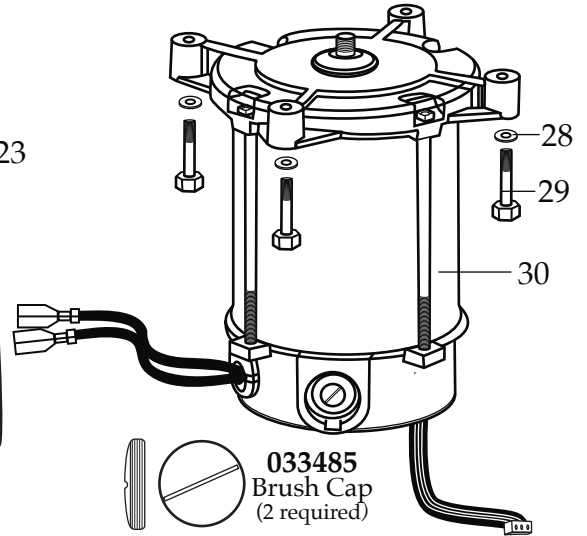

## One Gallon Variable Speed Blender with a Plastic Stackable Container CB15VP

**503562**  
1 Gallon Plastic Container  
with Blending Assembly

**013304**  
NSF Seal

**002963**  
Wrench

**502977**  
Blending Assembly

# WARING COMMERCIAL®

Blender Unit Components  
**CB15VP**

**033485**  
Brush Cap  
(2 required)

**027381**  
Brush & Spring Assembly  
(2 required)

Date Code Location  
YY|MM|DD  
year|year|month|month|day|day

<b>Illustration#</b>	<b>Part#</b>	<b>Description</b>
1	028530	Jar Lid Cover
2	028226	Container Lid
3	030118	Plastic Gallon Container
4	502977	Complete Blending Assembly
5	004946	Special Washer
6	012008	Lock Nut
7	002972	Cap Nut
8	027581	Flat Washer (2 required)
9	027683	Blade
10	018389	"O" Ring
11	027582	Bearing Cap
12	018390	Small "V" Ring
13	023934	Bearing Holder
14	025817	Key
15	018386	Bearing (2 required)
16	023926	Spacer
17	023907	Spring Washer
18	023927	Retaining Ring
19	023906	Large "V" Ring
20	023933	Drive Shaft
21	503328	Coupling
22	025871	Jar Pad
23	028025	Top Housing
24	503527	Control Panel Assembly Relabeled
25	029888	Control Panel Rear
26	026497	Screw (4 required)
27	030453	Control Panel Baffle
28	002984	Washer (4 required)

Illustration#	Part#	Description
29	016691	Hex Bolt (4 required)
30	035520	Leili Motor
31	026318	Baffle
32	018791	Screen
33	026500	Screw (6 required)
34	013731	Cable Tie (2 required)
35	018811	Strain Relief
36	503329	Cord Set
37	002943	Ground Washer
38	027278	Ground Screw
39	026317	Bottom Housing
40	002984	Washer (4 required)
41	026412	Screw (4 required)
42	026296	Foot (4 required)
43	018314	Washer (4 required)
44	026493	Screw (4 required)